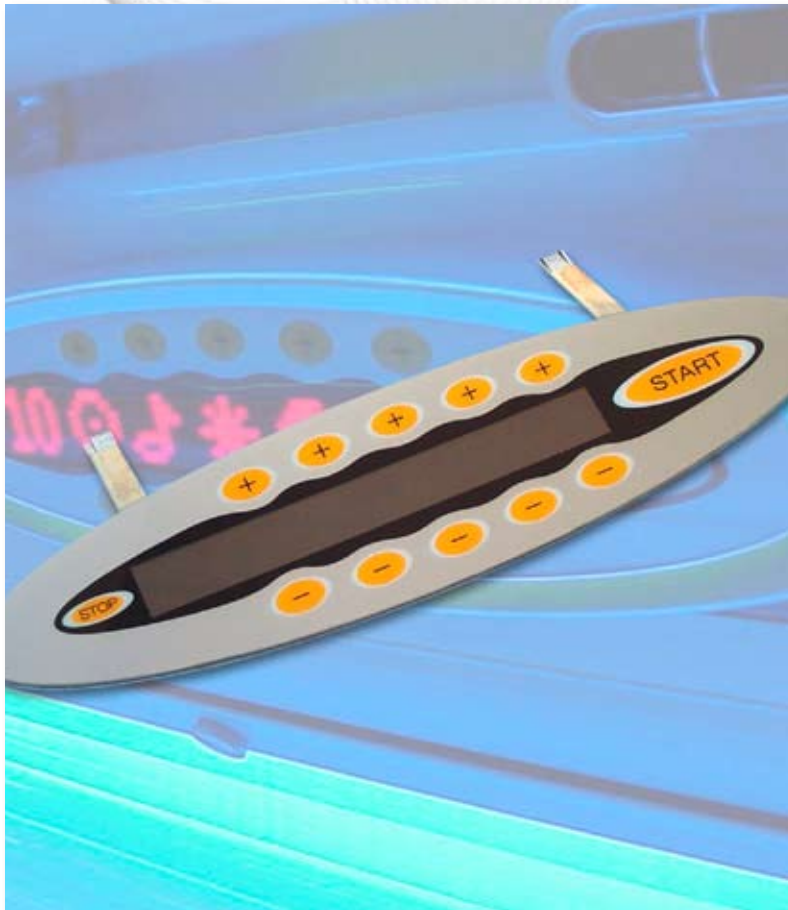

APPLICATIONS

SUNBED

Description

Application:	Sunbed
Type of keyboard:	ALGRA Dynasim
Length x width:	288 x 71 mm
No. of keys:	12
Overlay material:	Glass, 0.55 mm
No. of colours:	5
Base plate:	Aluminium, 2.0 mm
Conductor:	2 x 45 mm