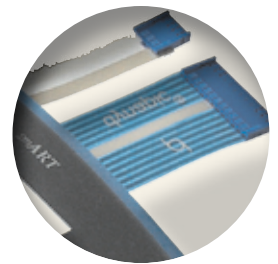

APPLICATIONS

TICKET AUTOMAT

Description

Application:	Ticket automat
Type of keyboard:	ALGRA Dynaptic
Length x width:	172 x 113 mm
No. of keys:	11
Overlay material:	Polycarbonate 1.5 mm
No. of colours:	6
Base plate:	Polycarbonate 4.0 mm
Conductor:	70 mm
Remarks:	with EL lamps